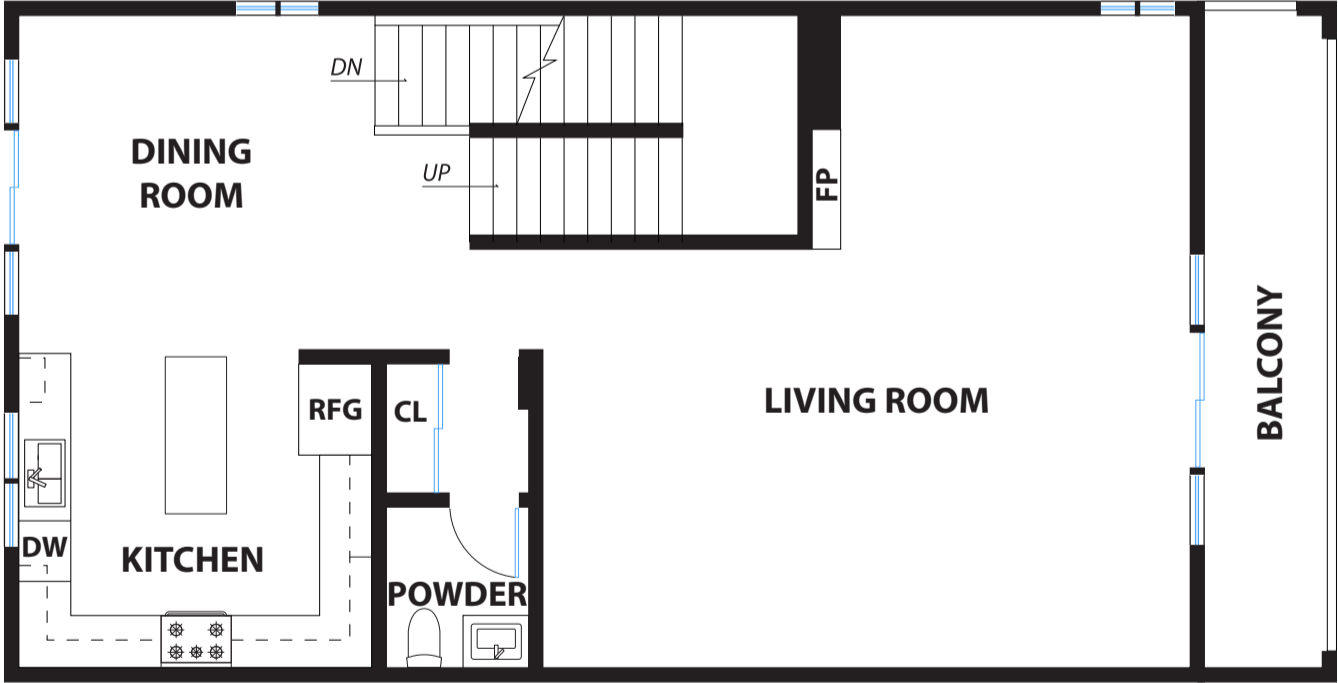

811 LA MONTAGNE PLACE

SOUTH SAN FRANCISCO

UPPER LEVEL

MAIN LEVEL

DISCLAIMER: RENDERING BY OPEN HOMES PHOTOGRAPHY. ALL MEASUREMENTS ARE APPROXIMATE AND MAY NOT BE EXACT.
DO NOT RELY ON THE ACCURACY OF THIS FLOOR PLAN WHEN DETERMINING THE PRICE OF A PROPERTY OR MAKING DECISIONS
REGARDING BUYING OR SELLING OF PROPERTIES WITHOUT INDEPENDENT VERIFICATION.