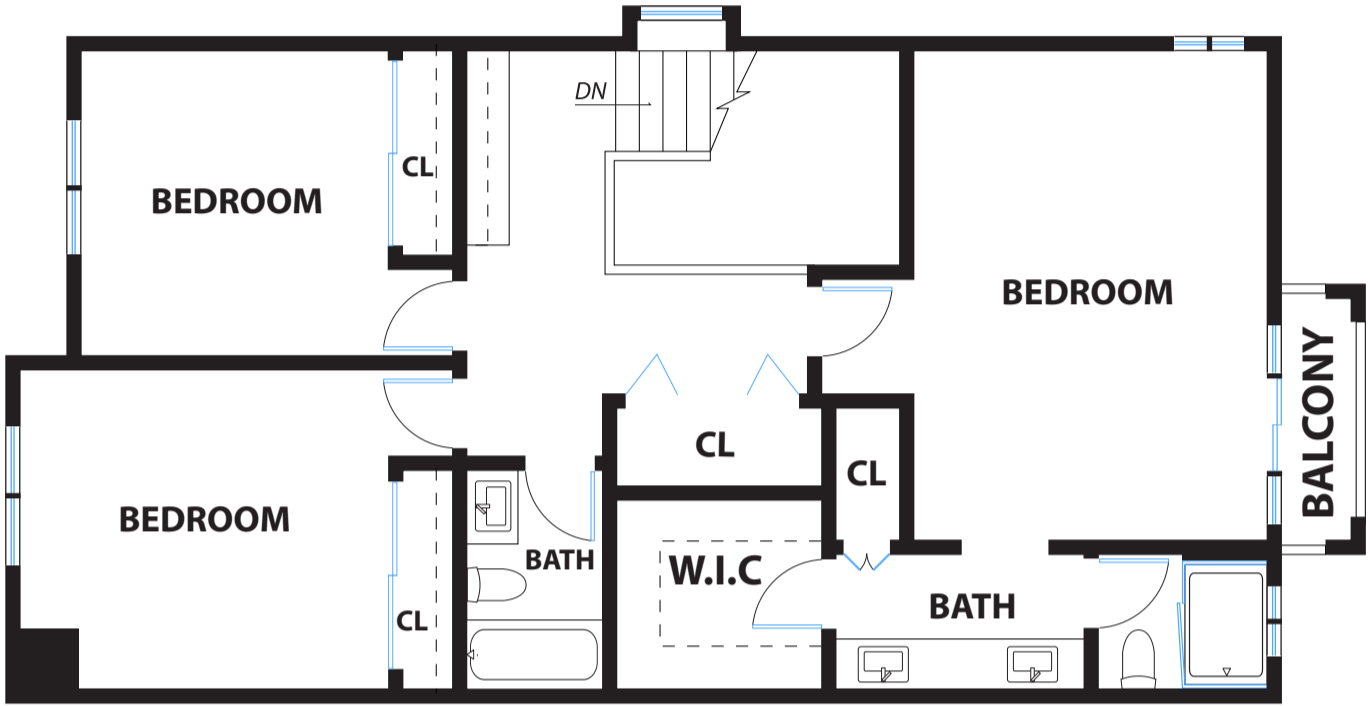

811 LA MONTAGNE PLACE

SOUTH SAN FRANCISCO

UPPER LEVEL

MAIN LEVEL

DISCLAIMER: RENDERING BY OPEN HOMES PHOTOGRAPHY. ALL MEASUREMENTS ARE APPROXIMATE AND MAY NOT BE EXACT.
DO NOT RELY ON THE ACCURACY OF THIS FLOOR PLAN WHEN DETERMINING THE PRICE OF A PROPERTY OR MAKING DECISIONS
REGARDING BUYING OR SELLING OF PROPERTIES WITHOUT INDEPENDENT VERIFICATION.